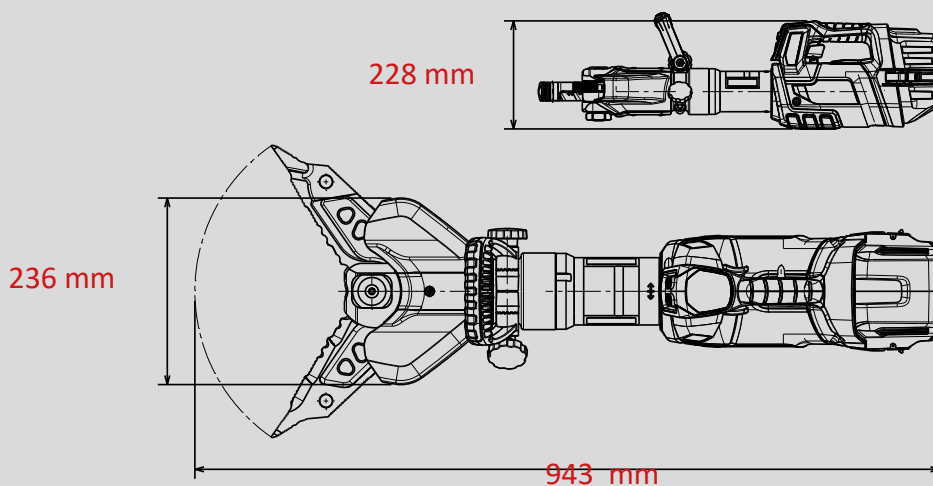

Battery Combi Tool SPS 360 MK2 SMART-FORCE

Part no.
1101471

**SMART
FORCE**
MORE THAN A RESCUE TOOL.

-  **18V BATTERY**
-  **POW3R PUMP**
-  **CONNECT**
-  **FORGED**
-  **360° HANDLE**
-  **LED LIGHTS**
-  **UNDERWATER**

Technical data:

Spreading width	360 mm
Spreading force (in the working area)	36 - 783 kN
Opening width	285 mm
Pulling width (with adapters)	440 mm
Max. pulling force	53 kN
Weight	19,0 kg
Dimensions (LxWxH)	943 x 236 x 228 mm
EN cutting class (EN 13204)	1I-2K-3J-4K-5J
NFPA cutting class (NFPA 1936)	A7-B8-C7-D9-E8-F5