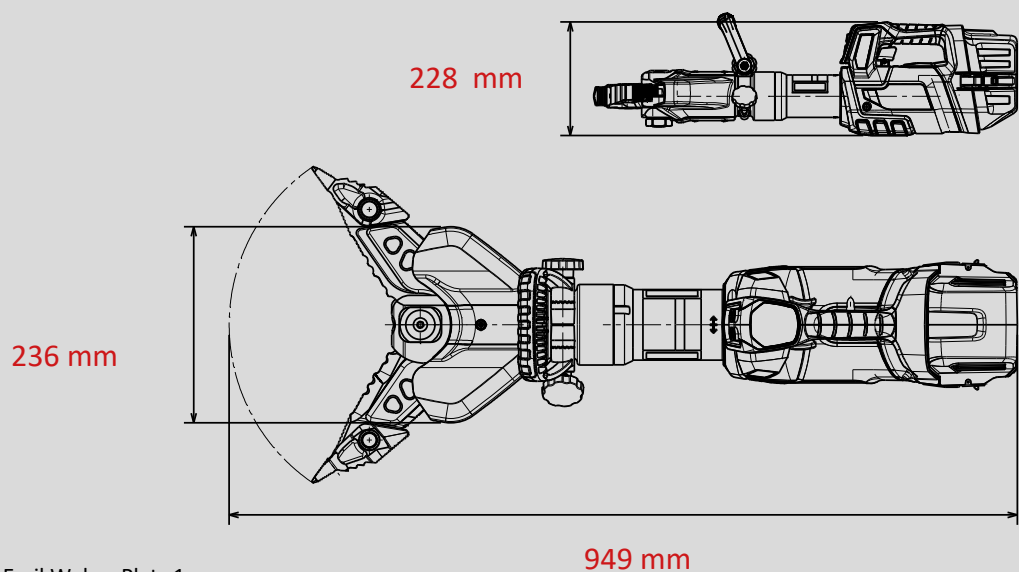

Battery Combi Tool SPS 370 MK2 SMART-FORCE

Part no.
1101472

**SMART
FORCE**
MORE THAN A RESCUE TOOL.

-  **18V BATTERY**
-  **POW3R PUMP**
-  **CONNECT**
-  **FORGED**
-  **360° HANDLE**
-  **LED LIGHTS**
-  **UNDERWATER**

Technical data:

| | |
|---------------------------------------|--------------------|
| Spreading width | 370 mm |
| Spreading force (in the working area) | 35 - 783 kN |
| Opening width | 295 mm |
| Pulling width (with adapters) | 410 mm |
| Max. pulling force | 56 kN |
| Weight (ready to use) | 19,7 kg |
| Dimensions (LxWxH) | 949 x 236 x 228 mm |
| EN cutting class (EN 13204) | 1I-2J-3H-4J-5I |
| NFPA cutting class (NFPA 1936) | A7-B8-C7-D8-E8-F5 |