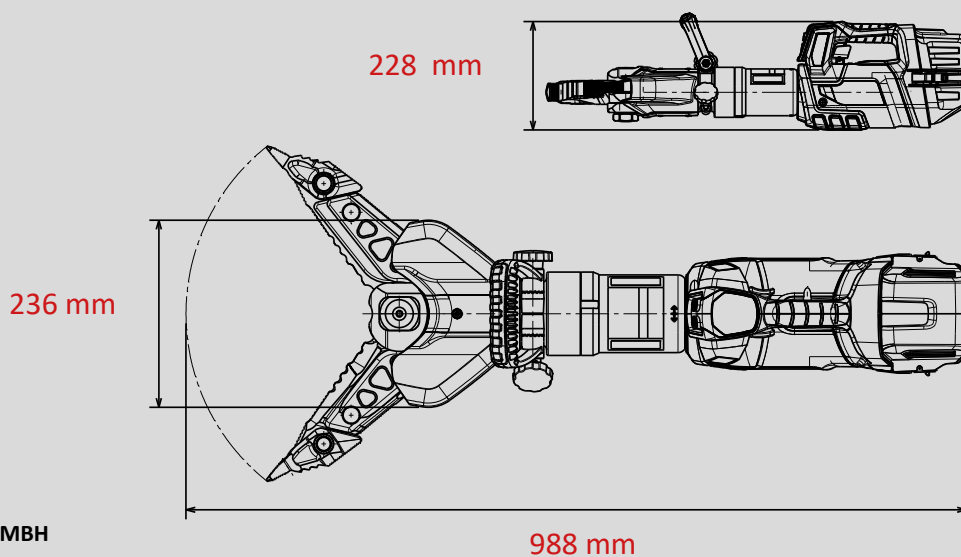

Battery Combi Tool SPS 400 MK2 SMART-FORCE

Part no.
1100144

- 18V BATTERY
- POW3R PUMP
- CONNECT
- FORGED
- 360° HANDLE
- LED LIGHTS
- UNDERWATER

Technical data:

Spreading width	405 mm
Spreading force (in the working area)	35 - 1071 kN
Opening width	343 mm
Pulling width (with adapters)	450 mm
Max. pulling force	58 kN
Weight (ready to use)	21,7 kg
Dimensions (LxWxH)	988 x 236 x 228 mm
EN cutting class (EN 13204)	1I-2K-3J-4K-5J
NFPA cutting class (NFPA 1936)	A7-B9-C7-D9-E9-F6