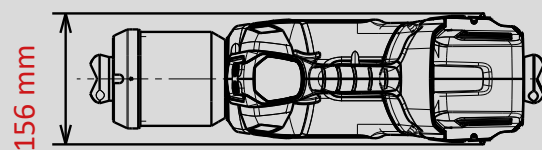

Rescue Ram RZ1-910 SMART-FORCE

Part no.
1103096

- POW3R PUMP
- 18V BATTERY
- CONNECT
- DISTANCE
- LED LIGHTS
- UNDERWATER

Technical specifications:

Closed length (retracted)	540 mm
Final length (extended)	908 mm
Stroke	368 mm
Force	111,3 kN
Weight (ready for use)	18,4 kg
Nominal pressure	700 bar
Dimensions (L x W x H)	540 x 156 x 321 mm
EN classification (EN 13204)	R111/368-18,6-E-I