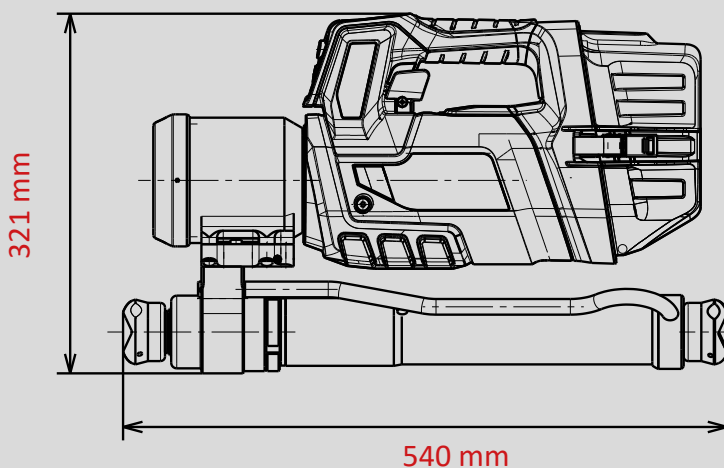

Rescue Ram RZ1-910 SMART-FORCE

Part no.
1103096

- POW3R PUMP
- 18V BATTERY
- CONNECT
- DISTANCE
- LED LIGHTS
- UNDERWATER

Technical specifications:

Closed length (retracted)	540 mm
Final length (extended)	908 mm
Stroke	368 mm
Force	111,3 kN
Weight (ready for use)	18,4 kg
Nominal pressure	700 bar
Dimensions (L x W x H)	540 x 156 x 321 mm
EN classification (EN 13204)	R111/368-18,6-E-I