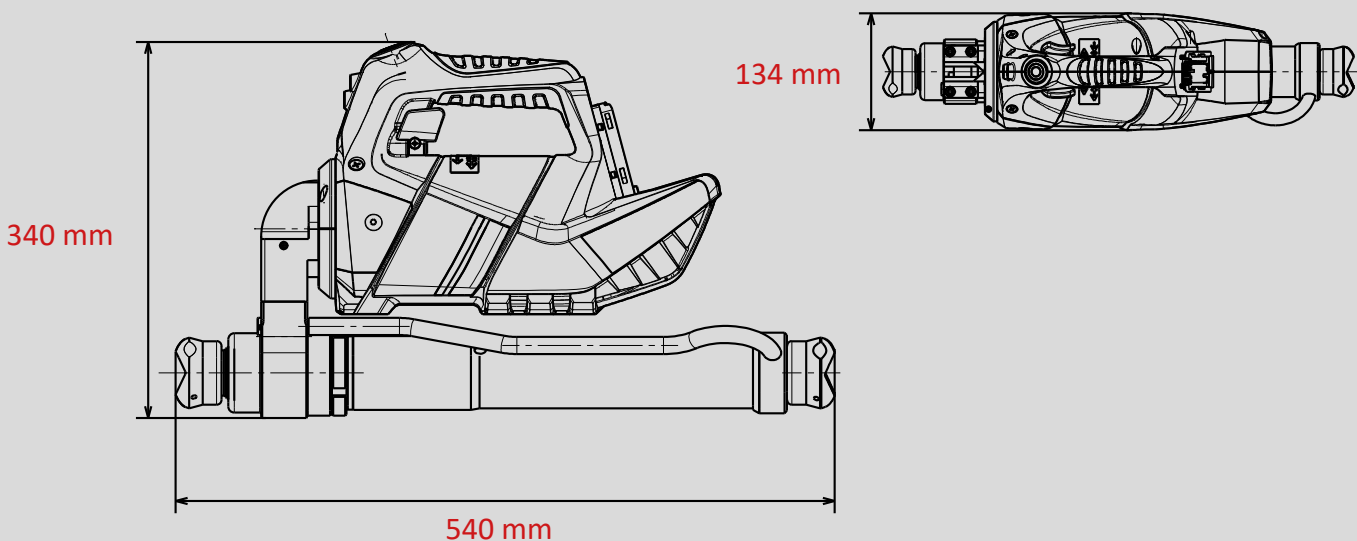

# BATTERY RESCUE CYLINDER RZ 1-910 E-FORCE3

**E FORCE 3**

Part no.  
**1094278**

## Technical specifications:

Closed length (retracted)	540 mm
Final length (extended)	908 mm
Stroke	368 mm
Force	111,0 kN
Weight (ready for use)	17,3 kg
Dimensions (LxWxH)	540 x 134 x 340 mm
Nominal pressure	700 bar
EN classification (EN 13204)*	R111/368-17,3