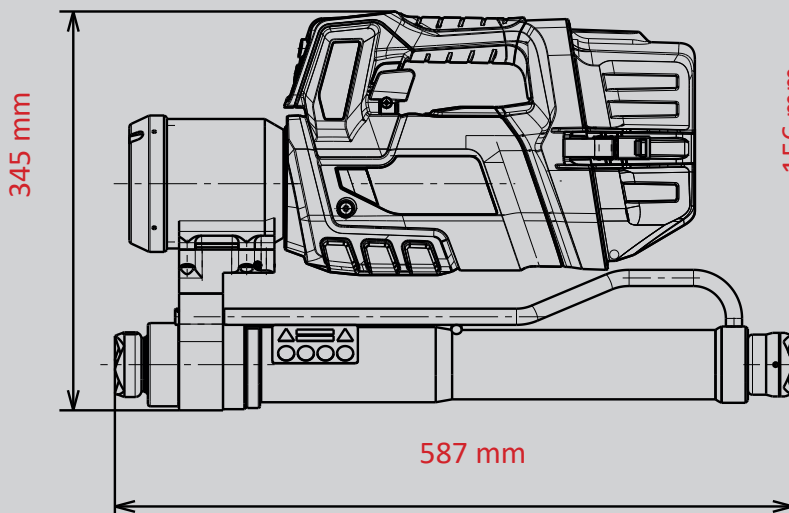

Rescue Ram RZT 2-1360 SMART-FORCE

Part no.

1100145

- POW3R PUMP
- 18V BATTERY
- CONNECT
- DISTANCE
- LED LIGHTS
- UNDERWATER

Technical specifications:

Closed length (retracted)	587 mm
Final length (extended)	1387 mm
Stroke (1./2. stage)	428/ 372 mm
Force (1./2. stage)	108,0/62,0 kN
Weight (ready for use)	21,5 kg
Dimensions (L x W x H)	587 x 156 x 345 mm
EN classification (EN 13204)	TR108/428-62/372-21,5