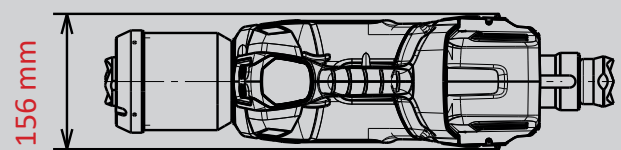

Rescue Ram RZT 2-1360 SMART-FORCE

Part no.

1100145

- POW3R PUMP
- 18V BATTERY
- CONNECT
- DISTANCE
- LED LIGHTS
- UNDERWATER

Technical specifications:

Closed length (retracted)	587 mm
Final length (extended)	1387 mm
Stroke (1./2. stage)	428/ 372 mm
Force (1./2. stage)	108,0/62,0 kN
Weight (ready for use)	21,5 kg
Dimensions (L x W x H)	587 x 156 x 345 mm
EN classification (EN 13204)	TR108/428-62/372-21,5