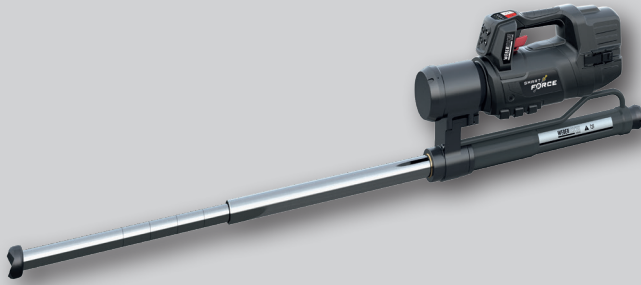

Rescue Ram RZT 2-1360 SMART-FORCE

Part no.

1100145

- POW3R PUMP
- 18V BATTERY
- CONNECT
- DISTANCE
- LED LIGHTS
- UNDERWATER

Technical specifications:

Closed length (retracted)	587 mm
Final length (extended)	1387 mm
Stroke (1./2. stage)	428/ 372 mm
Force (1./2. stage)	108,0/62,0 kN
Weight (ready for use)	21,5 kg
Dimensions (L x W x H)	587 x 156 x 345 mm
EN classification (EN 13204)	TR108/428-62/372-21,5