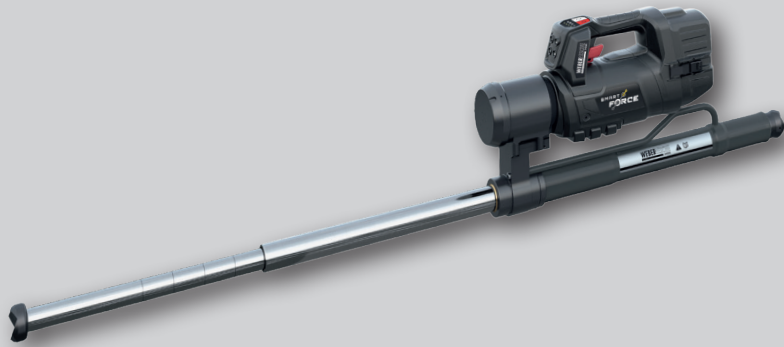

Rescue Ram RZT 2-1500 SMART-FORCE

Part no.
1099389

- POW3R PUMP
- 18V BATTERY
- CONNECT
- DISTANCE
- LED LIGHTS
- UNDERWATER

Technical specifications:

Closed length (retracted)	700
Final length (extended)	1500 mm
Stroke (1./2. stage)	428/ 372
Force (1./2. stage)	108,0/62,0 kN
Weight (ready for use)	22,7 kg
Dimensions (L x W x H)	700 x 156 345
EN classification (EN 13204)	TR108/428-62/372-22,7