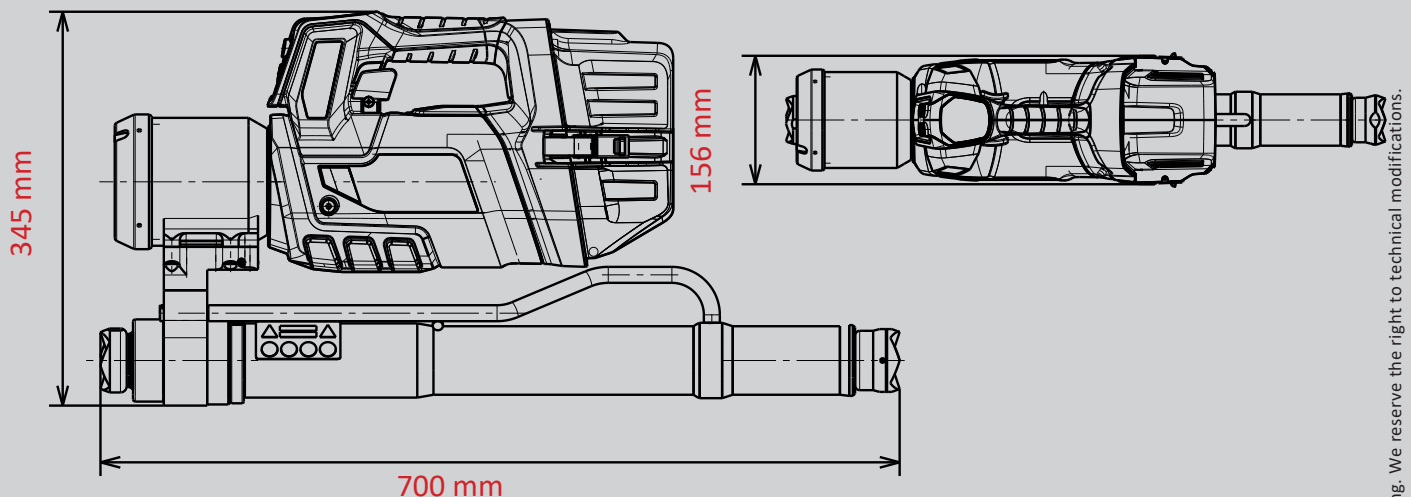

Rescue Ram RZT 2-1500 SMART-FORCE

Part no.
1099389

- POW3R PUMP
- 18V BATTERY
- CONNECT
- DISTANCE
- LED LIGHTS
- UNDERWATER

Technical specifications:

Closed length (retracted)	700
Final length (extended)	1500 mm
Stroke (1./2. stage)	428/ 372
Force (1./2. stage)	108,0/62,0 kN
Weight (ready for use)	22,7 kg
Dimensions (L x W x H)	700 x 156 345
EN classification (EN 13204)	TR108/428-62/372-22,7