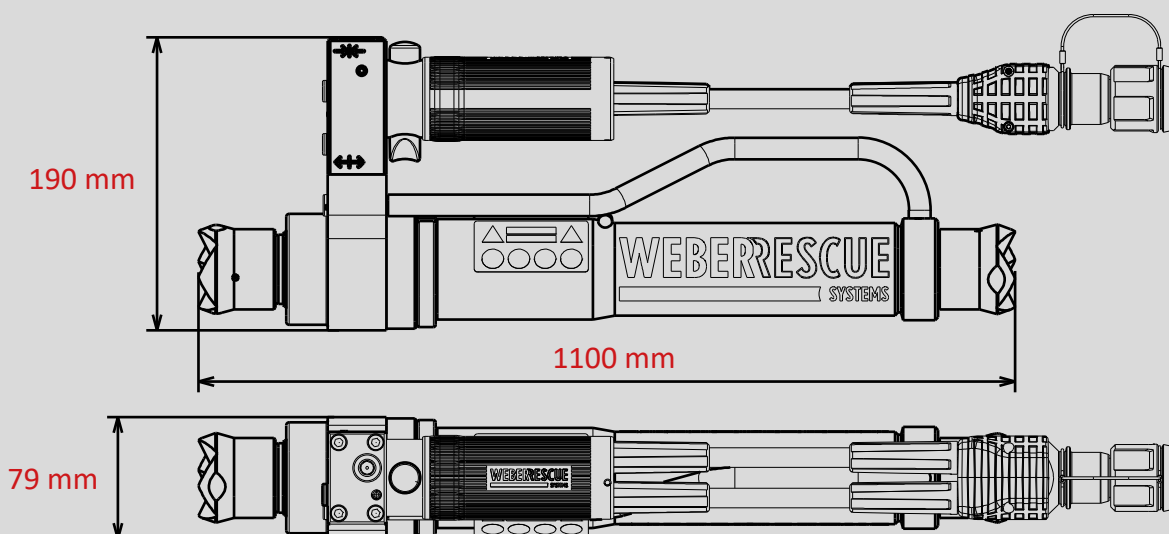

# RESCUE CYLINDER RZ 3-1640

Part no.  
**5933765**

DISTANCE

PUSH CONTROL

SINGLE

## Technical specifications:

Closed length (retracted)	1100 mm
Final length (extended)	1640 mm
Stroke	540 mm
Force	137,4 kN
Pulling force	24 kN
Weight	19,2 kg
Oil demand	0,9 l
Dimensions (LxWxH)	1100 X 79 X 190 mm
Nominal pressure	700 bar
EN classification (EN 13204)	R137-540-19,1