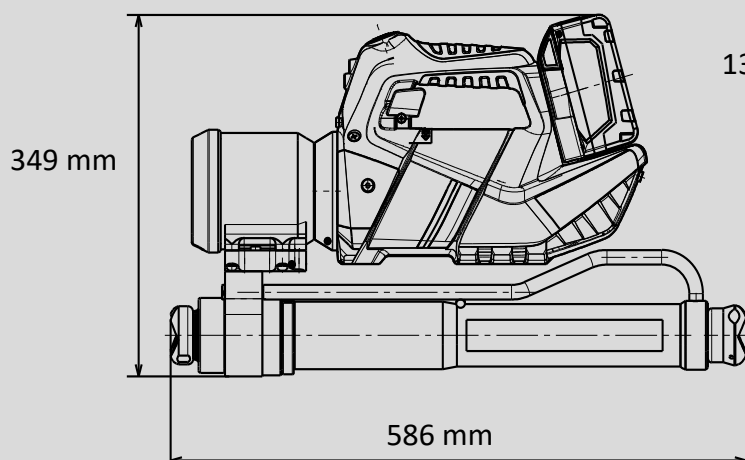

TELESCOPIC BATTERY-POWERED RESCUE RAM RZT 2-1360 E-FORCE2

E FORCE

Part no. 1078342

CHARGE

DISTANCE

Technical specifications:

Closed length (retracted)	586 mm
Final length (extended)	1386 mm
Stroke (1./2. stage)	428 / 372 mm
Force (1./2. stage)	108,0 / 62,0 kN
Weight (ready for use)	20,1 kg
Dimensions (L x W x H)	586 x 134 x 349 mm
EN classification (EN 13204)	TR108/428-62/372-20,1-E-I