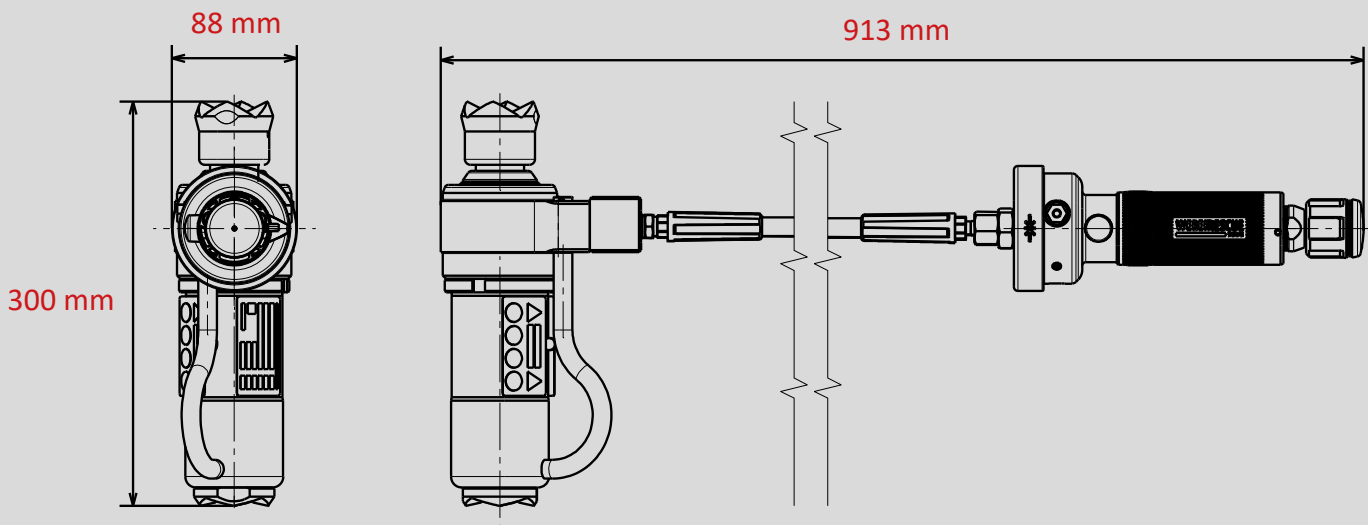

TELESCOPIC RESCUE CYLINDER RZT 2-600 REMOTE CONTROL

Part no.
5936934RC7

-  DISTANCE
-  PUSH CONTROL
-  SINGLE
-  REMOTE CONTROL

Technical specifications:

Closed length (retracted)	300 mm
Final length (extended)	600 mm
Stroke stage 1 / stroke stage 2	165 mm / 135 mm
Force stage 1 / force stage 2	189,0 kN / 99,0 kN
Weight	10,4 kg
Required oil volume	0,5 l
Dimensions (LxWxH)	300 X 88 X 913 mm
Nominal pressure	700 bar
EN classification (EN 13204)	TR189/165-99/135-10,4

Images are non-binding. We reserve the right to technical modifications.
60005490 (-, -, ALL, 07.09.2020)