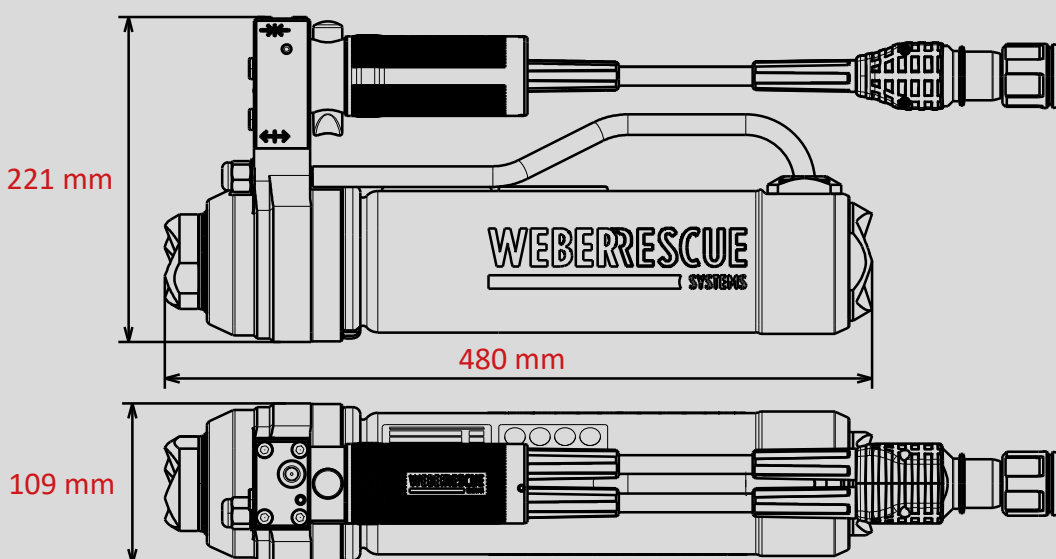

TELESCOPIC RESCUE CYLINDER RZT 3-1310 XL

Part no.
5934133

 **DISTANCE**

 **PUSH CONTROL**

 **SINGLE**

Technical specifications:

Closed length (retracted)	480 mm
Final length (extended)	1310 mm
Stroke stage 1 / stroke stage 2 / stroke stage 3	326 mm / 285 mm / 218 mm
Force stage 1 / force stage 2 / force stage 3	264,9 kN / 129,5 kN / 45,4 kN
Weight	17,0 kg
Required oil volume	1,6 l
Dimensions (LxWxH)	480 X 109 X 221 mm
Nominal pressure	700 bar
EN classification (EN 13204)	-

Images are non-binding. We reserve the right to technical modifications.
60005137 (-, -, ALL, 04.07.2019)