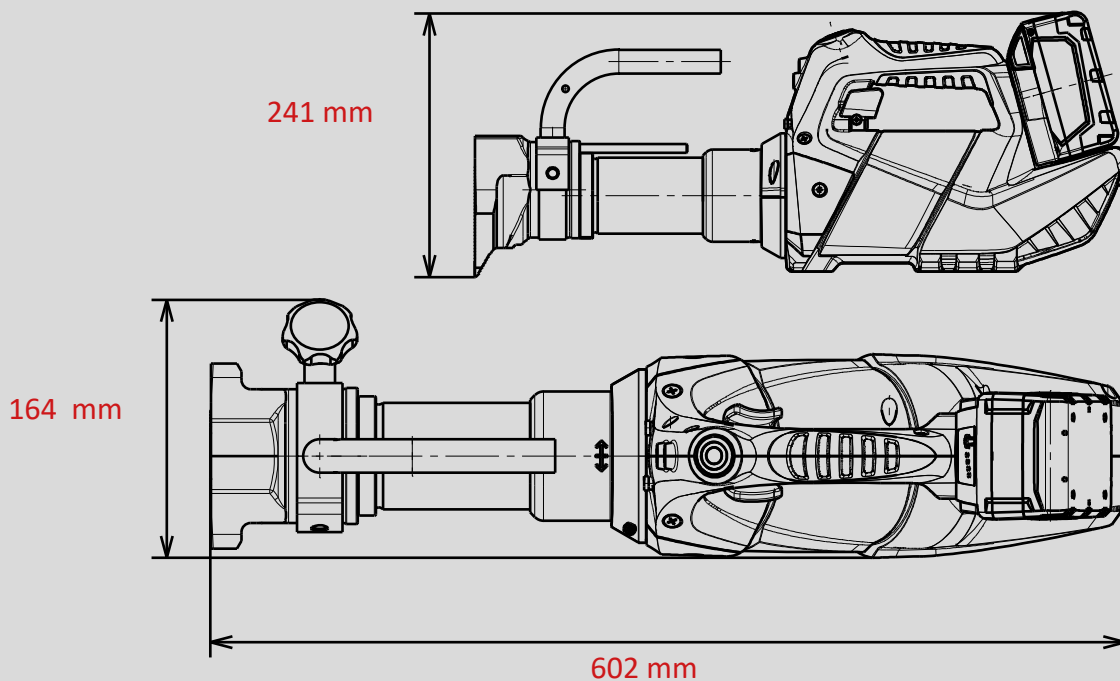

DOOR OPENER DO 140 MK2 E-FORCE3

E-FORCE3

Part no.
1101946

-  **CHARGE**
-  **HANDLE**
-  **SPEED CONTROL**
-  **LED LIGHTS**

Technical specifications:

Closed length (retracted)	602 mm
Final length (extended)	742 mm
Weight (ready to use)	13,1 kg
Dimensions	602 x 164 x 241 mm
Max. lifting capacity	101,0 kN
Stroke	140 mm