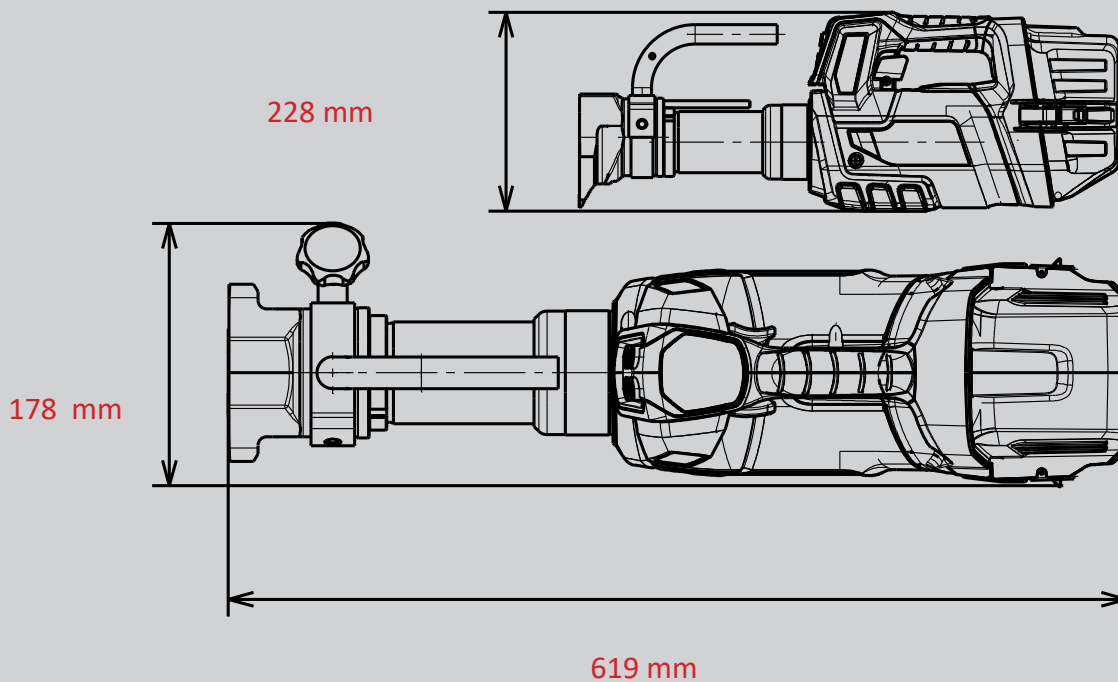

DOOR OPENER DO 140 MK2 SMART-FORCE

Part no.
1106994

- 18V BATTERY
- POW3R PUMP
- CONNECT
- 360° HANDLE
- LED LIGHTS
- UNDERWATER

Technical specifications:

Closed length (retracted)	619 mm
Final length (extended)	759 mm
Weight (ready to use)	14,1 kg
Dimensions	619 x 178 x 228 mm
Max. lifting capacity	101,0 kN
Stroke	140 mm