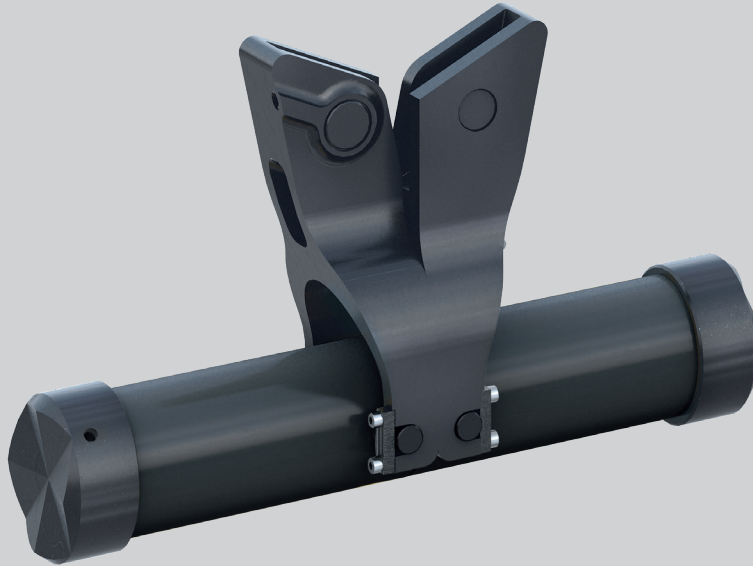

MECHANICAL RESCUE RAM RZM CRT BLACK EDITION

1094618BLK

NEW!

The new mechanical rescue ram RZM CRT for combination tools with removable tips

- Standardized fitment compatible with all WEBER RESCUE combi tools with removable tips
- Captive bolts on the mounting arms for quick and easy attachment to the combination tool
- Combines the functionality of a rescue ram with a combi tool
- Expands the range of applications thanks to the large opening width
- Compact closed dimension of 320 mm

Compatible rescue tools:

- RIT-Tool (HANDVARIO, E-FORCE3, SMART-FORCE)
- SPS 370 (E-FORCE2)
- SPS 370 MK2 (E-FORCE3, SMART-FORCE)
- SPS 400 (E-FORCE2)
- SPS 400 MK2 (E-FORCE3, SMART-FORCE)

Possible uses and applications:

- making space for escape or access openings
- lifting of the dashboard or steering wheel
- opening car doors by spreading the window opening
- shifting loads
- lifting loads
- and many more

MECHANICAL RESCUE RAM RZM CRT BLACK EDITION